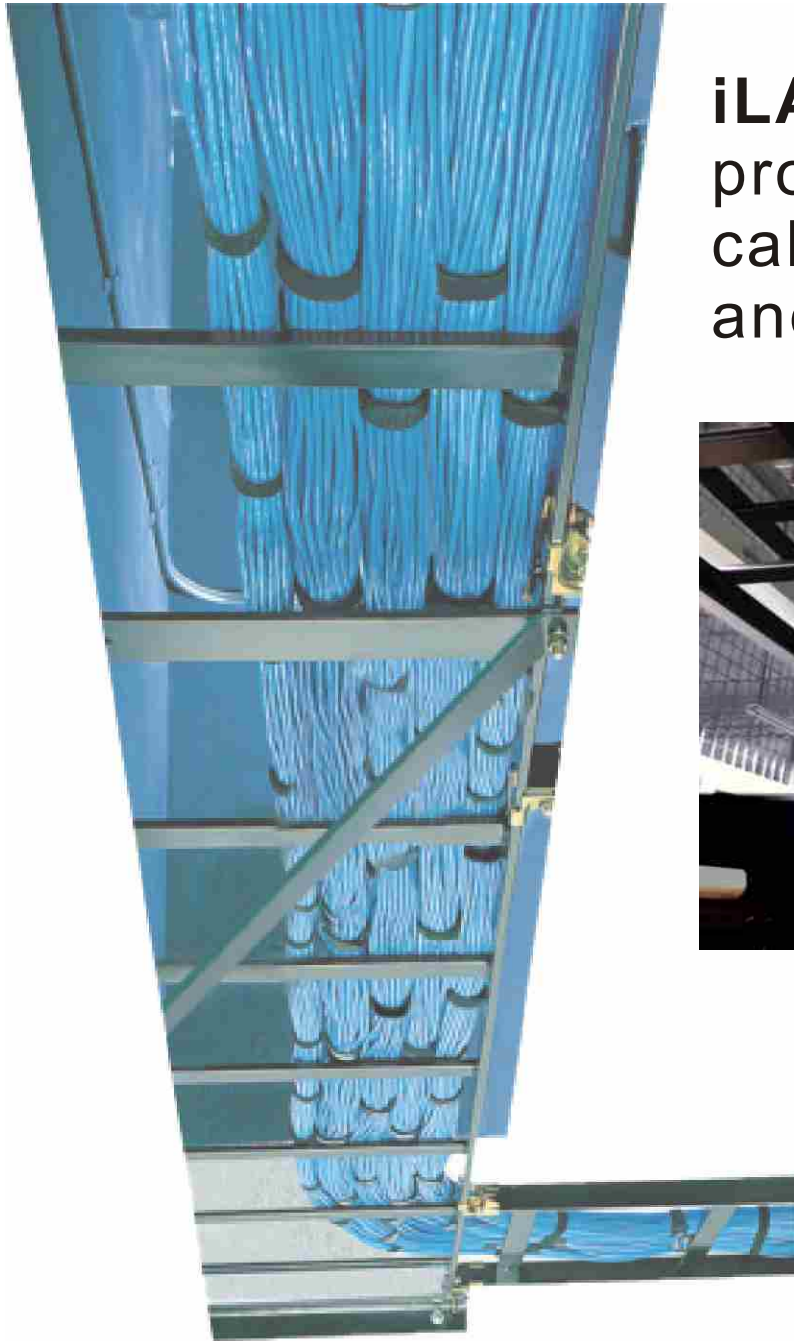

## Product Highlight :

- High Quality construction and design
- Provide proper bending radii for better data transmission
- Decrease cable damage
- Easy for installation

**ack**  
system

# iLADder System

**Straight Cable Ladder** (overall length 2.2M)  
All colored in Black

Part Number - CR300-700 (300mm wide)  
Part Number - CR400-700 (400mm wide)  
Part Number - CR500-700 (500mm wide)